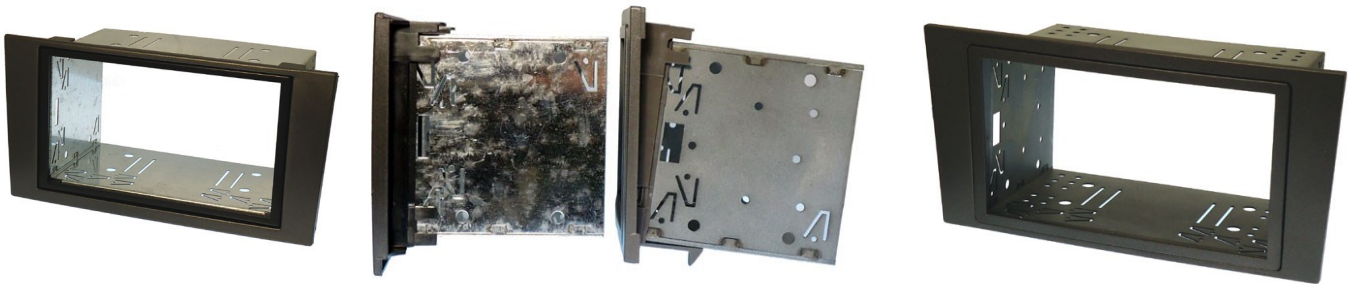

# 50-763, 50-856 and 50-857 fitting styles

50-763 Flush mount fitting fascia

50-857 Cage kit

50-856 Cage kit